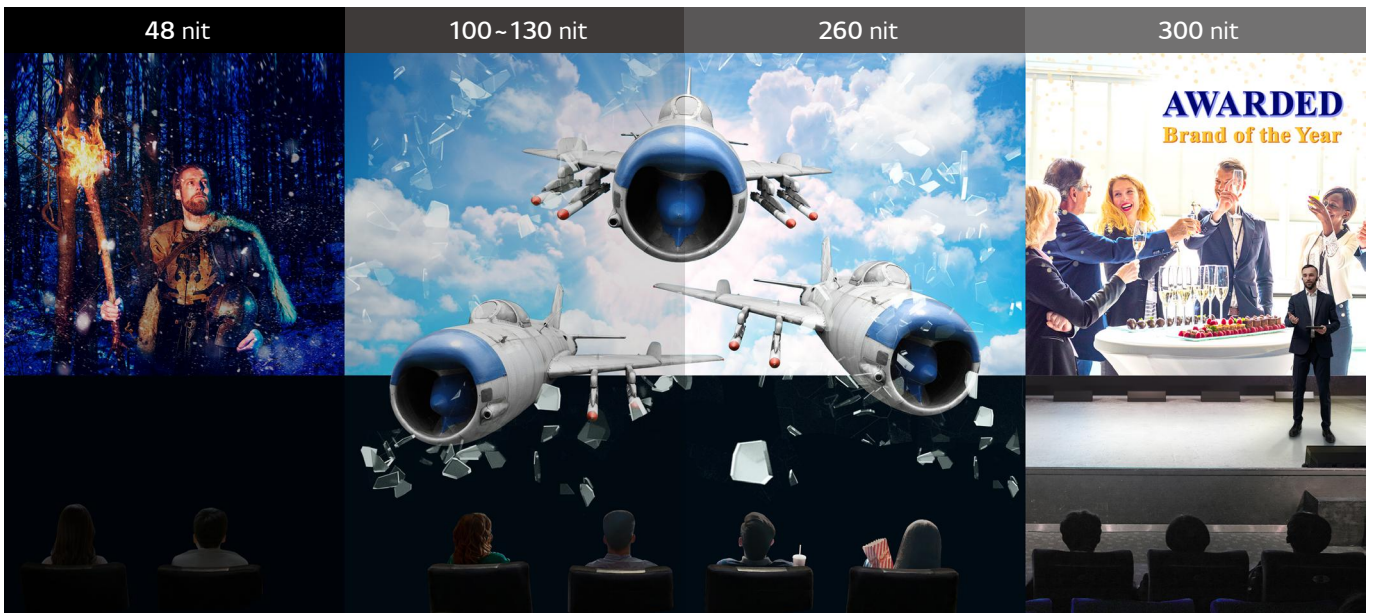

User-friendly Operation

Dolby Compatibility

Discover New Depths with True Black Immersion

With its series of individual, self-emissive LEDs, the LED screen of LG Miraclass adds extra depth to the dark end of the spectrum. This results in distinctive and eye-catching contrast, taking the viewing experience to a whole new level.

Feast Your Eyes on a Festival of Color

With 24-bit color processing, capable of displaying 68.7 billion color variants, the LG Miraclass reproduces DCI-P3 colors just as the content creators intended. From elegant dark tones to vibrant primary colors and warm earthy hues, movie goers can enjoy a chromatic viewing experience unlike any other.

Brightness Brings Detail to Life

Unlike standard projectors, which use a single light source, the LG Miraclass is made up of self-emissive LEDs working independently. The result is bright and brilliant picture quality, with no corner dimming or image distortion. From top to bottom, enjoy clear and consistent image representation.

Take Picture Quality to Another Dimension

3D imaging from LG Miraclass provides superior visuals. With consistent brightness and clarity from corner to corner of the screen, audiences can fully immerse themselves in the 3D viewing experience, wherever they sit.