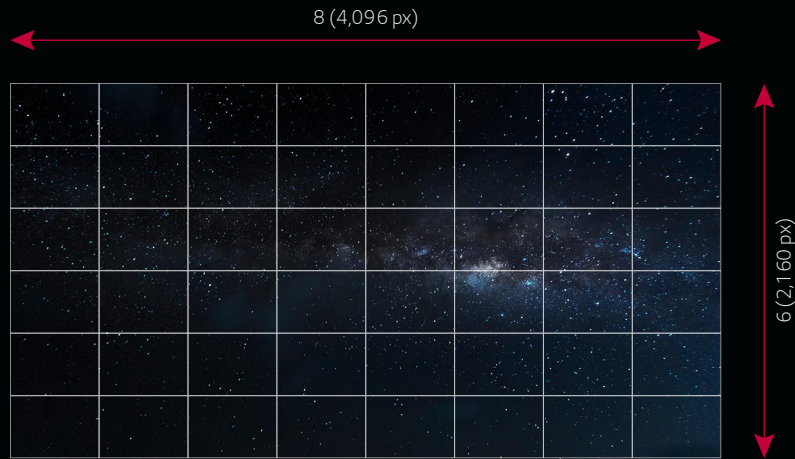

SCREEN CONFIGURATION

4K Screen (48 Cabinets)

5.1 m x 2.7 m (14 sqm)