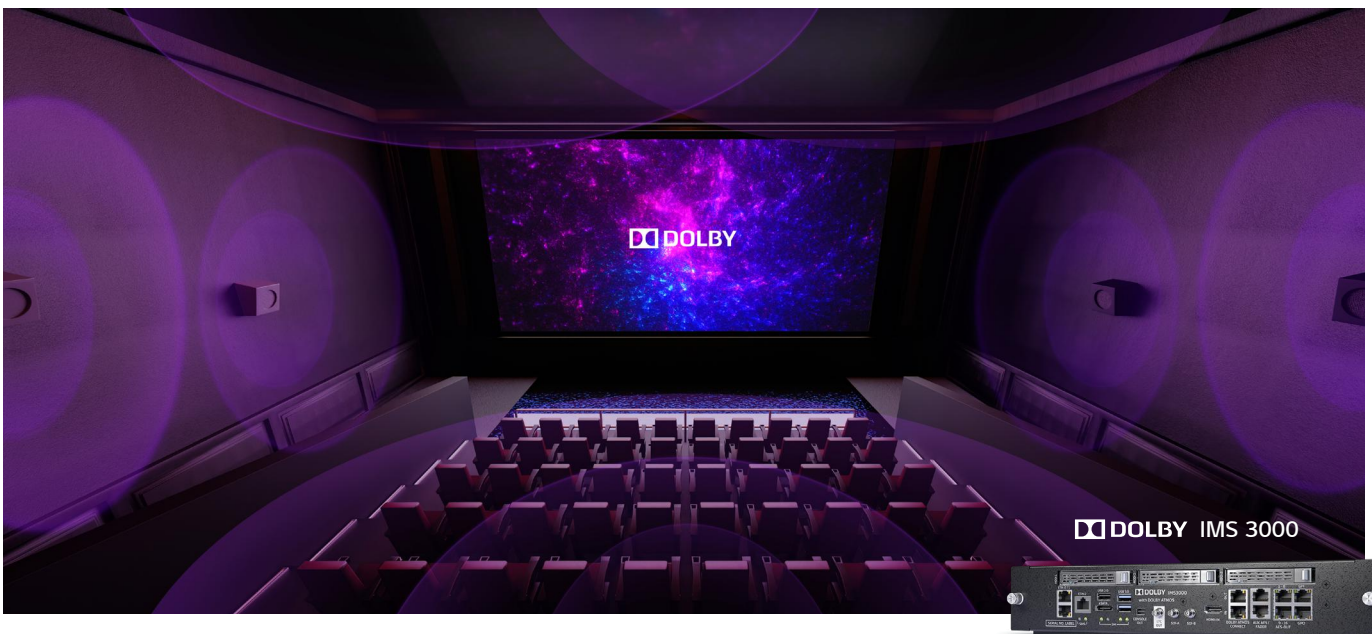

Dolby-Compatible LED Screen

The new LG Miraclass can be quickly and seamlessly integrated into theaters, thanks to its compatibility with Dolby, a global leader in the entertainment industry. Dolby IMS supports stable and professional content operation, while the combination of Dolby Atmos sound and LG picture quality makes movies truly memorable.

* Dolby, Dolby Atmos and the double-D symbol are registered trademarks of Dolby Laboratories.