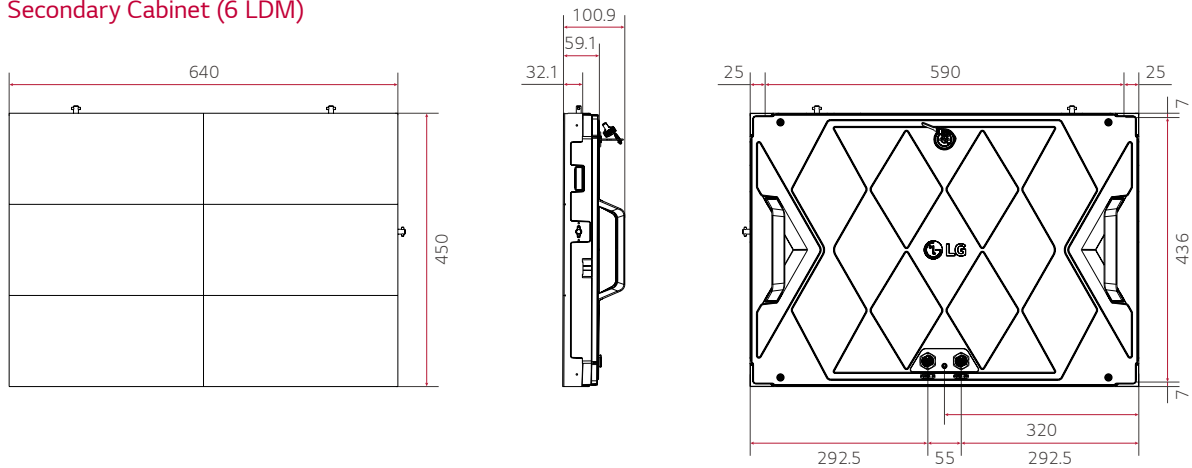

* Dolby, Dolby Atmos and the double-D symbol are registered trademarks of Dolby Laboratories.

SCREEN CONFIGURATION

4K Screen (48 Cabinets)

5.1 m x 2.7 m (14 sqm)

CABINET DIMENSION

Main Cabinet (6 LDM)

Secondary Cabinet (6 LDM)