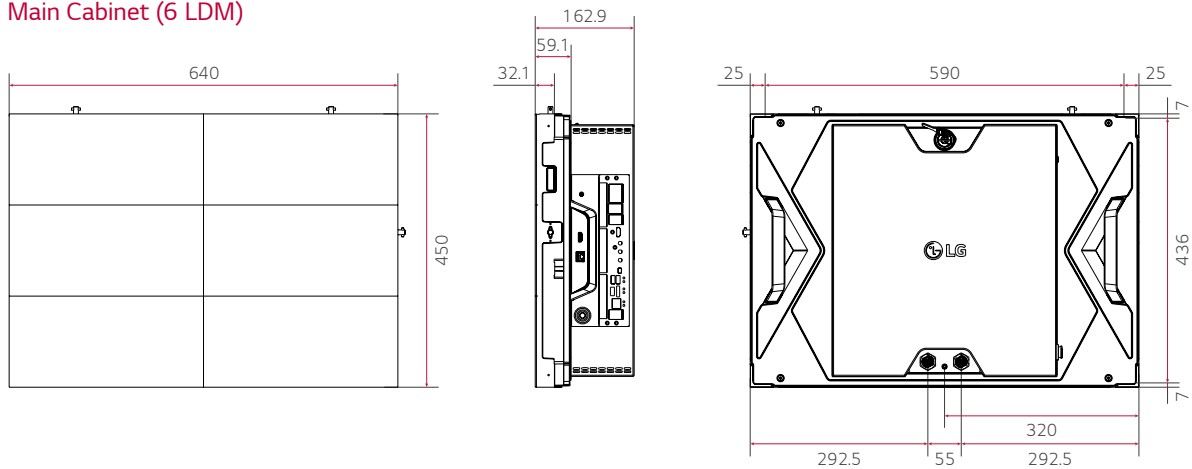

* Dolby, Dolby Atmos and the double-D symbol are registered trademarks of Dolby Laboratories.

SCREEN CONFIGURATION

4K Screen (48 Cabinets)

5.1 m x 2.7 m (14 sqm)

CABINET DIMENSION

Main Cabinet (6 LDM)

Secondary Cabinet (6 LDM)