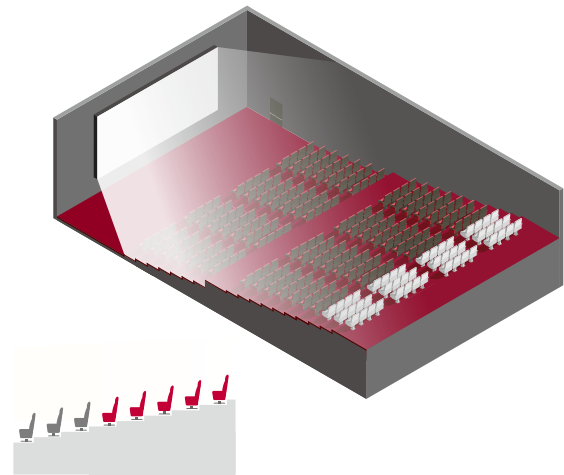

Discover New Depths with True Black Immersion

With its series of individual, self-emissive LEDs, the LED screen of LG Miraclass adds extra depth to the dark end of the spectrum. This results in distinctive and eye-catching contrast, taking the viewing experience to a whole new level.

Feast Your Eyes on a Festival of Color

With 24-bit color processing, capable of displaying 68.7 billion color variants, the LG Miraclass reproduces DCI-P3 colors just as the content creators intended. From elegant dark tones to vibrant primary colors and warm earthy hues, movie goers can enjoy a chromatic viewing experience unlike any other.

Brightness Brings Detail to Life

Unlike standard projectors, which use a single light source, the LG Miraclass is made up of self-emissive LEDs working independently. The result is bright and brilliant picture quality, with no corner dimming or image distortion. From top to bottom, enjoy clear and consistent image representation.

Conventional Projectors

LG Miraclass

The Optimal Space Utilization

As LG Miraclass does not need a projection room which is necessary in standard projector-style theaters, it allows for additional seats or a new space for differentiated services. The space behind the stuffy theater can be reinvented to more customer-satisfying interiors.