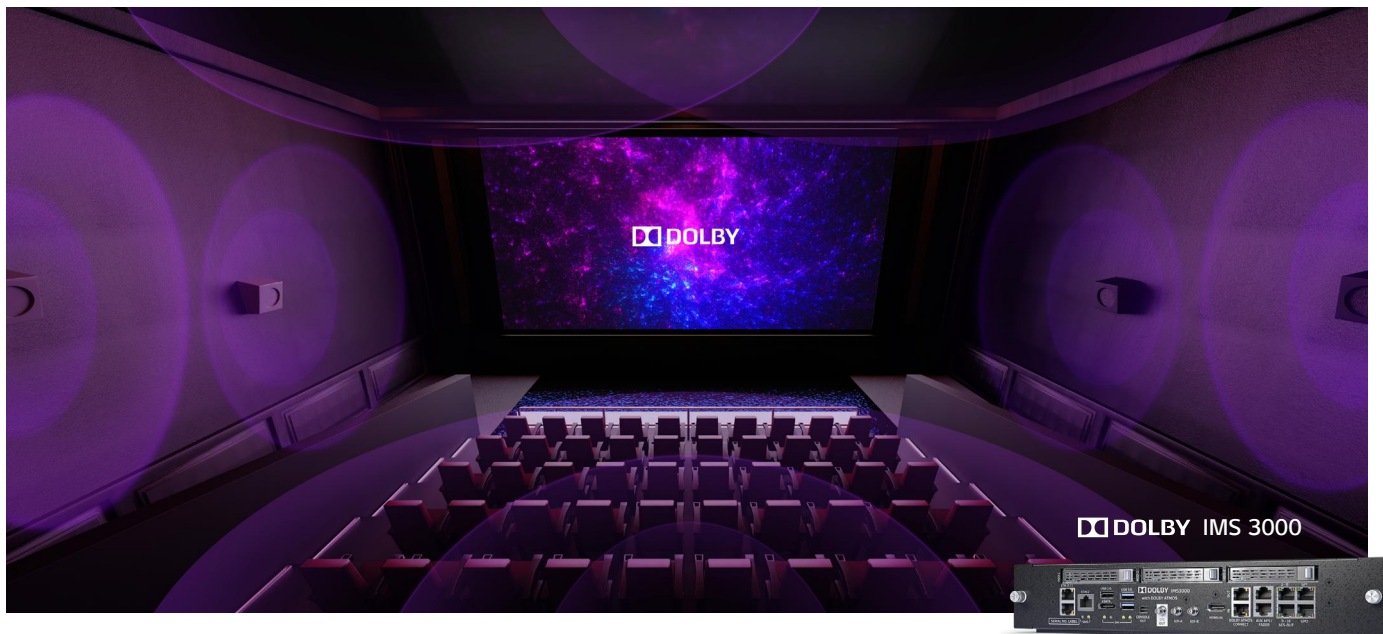

Discover New Depths with True Black Immersion

With its series of individual, self-emissive LEDs, the LED screen of LG Miraclass adds extra depth to the dark end of the spectrum. This results in distinctive and eye-catching contrast, taking the viewing experience to a whole new level.

Brightness Brings Detail to Life

Unlike standard projectors, which use a single light source, the LG Miraclass is made up of self-emissive LEDs working independently. The result is bright and brilliant picture quality, with no corner dimming or image distortion. From top to bottom, enjoy clear and consistent image representation.

Conventional Projectors

LG Miraclass

The Optimal Space Utilization

As LG Miraclass does not need a projection room which is necessary in standard projector-style theaters, it allows for additional seats or a new space for differentiated services. The space behind the stuffy theater can be reinvented to more customer-satisfying interiors.

Dolby-Compatible LED Screen

The new LG Miraclass can be quickly and seamlessly integrated into theaters, thanks to its compatibility with Dolby, a global leader in the entertainment industry. Dolby IMS supports stable and professional content operation, while the combination of Dolby Atmos sound and LG picture quality makes movies truly memorable.