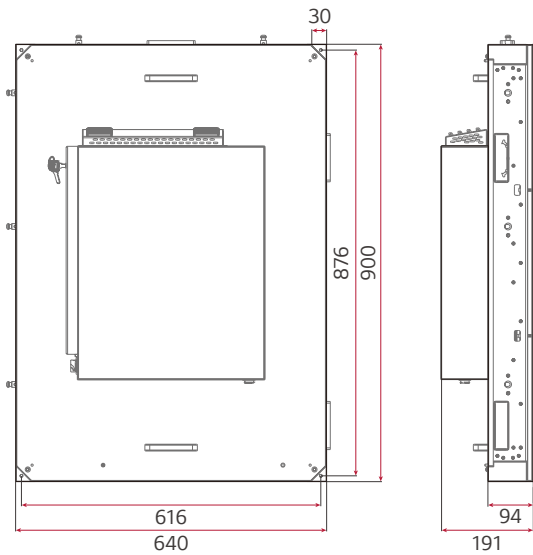

CABINET DIMENSION

Main Cabinet

Secondary Cabinet

* Dimensions may differ from the above image, so please contact LG sales team to verify before ordering.

SPECIFICATIONS

LAD033F

Pixel	Pitch (mm)	3.3
	LED Type	SMD
	Lifetime (Typical)	100,000 Hours
Cabinet	Modules (W × H, ea)	6 (2×3)
	Resolution (W × H, px)	192 × 270
	Material	Iron & Aluminum
	Dimension (W × H × D, mm)	Main : 640 × 900 × 94 (191 w/Back Cover) Secondary : 640 × 900 × 94 (124 w/Handle)
	Weight (kg)	Main Cabinet : 25 Secondary : 15
	Power Consumption Typical (watts, 48 nit)	Main : 90 Secondary : 52
	Power Consumption (watts, 300 nit)	N/A
	Service Access	Rear Only
Set	Pixels (W × H, Native)	4,224 × 2,160
	Resolution (W × H, Active Area)	4,096 × 2,160
	Pixel Density (px/SQM)	90,000
	Cabinets (W × H, ea)	176 (22 × 6)
	Dimension (W × H, mm)	14,080 × 7,200 (101 sqm)
	Weight (kg)	2,650
	Power Supply	AC100-240 V ~, 50/60 Hz
	Power Type	Built-in Power
	Power Consumption Typical (watts, 48 nit)	9,260
	Power Consumption (watts, 300 nit)	N/A
	Operation Temperature	0°C to 40°C
	Operation Humidity	10% to 80%
	Storage Temperature	-20°C to 60°C (-4°F to 140°F)
	Storage Humidity	5% to 85%
General	Frame (Video) Rate (Hz)	24, 25, 30, 48, 50, 60 @ 2D
	Refresh Rate (@ 24 Hz)	3,072
	Brightness (nit, w/Calibration)	48 (DCI)
	Contrast Ratio	≥4000:1
	Color Space (Gamut)	DCI P3
	Viewing Angle (H × V)	160 × 160
	Bit Rate (Greyscale Depth)	16 bit
	Bit Rate (Color Processing / Color)	15 (45 / Total)
	Chromaticity Uniformity	White Uniformity : within ±0.015 x, ±0.015 y
	Color Temperature (White)	(x, y) = (0.314, 0.351) / DCI-P3 Theater
	Certification	DCI, CB, CE-LVD/EMC, FCC, ETL/UL, RoHS, REACH
	Cinema Server Compatibility	Dolby IMS3-L
	Interface	RJ45, HDMI (On IMS Server)