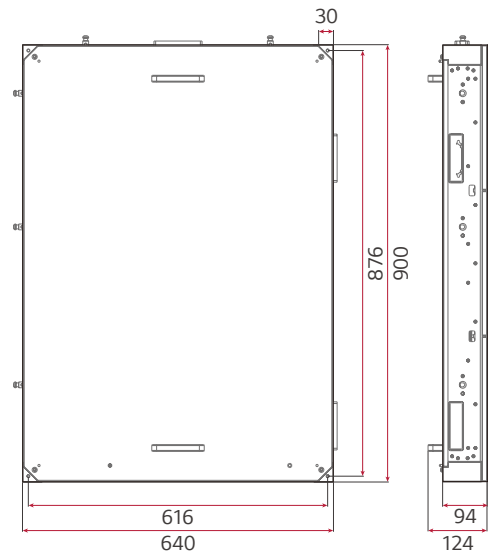

CABINET DIMENSION

Main Cabinet

Secondary Cabinet

* Dimensions may differ from the above image, so please contact LG sales team to verify before ordering.

SPECIFICATIONS

LAD033F

Pixel	Pitch (mm)	3.3
	LED Type	SMD
	Lifetime (Typical)	100,000 Hours
Cabinet	Modules (W × H, ea)	6 (2×3)
	Resolution (W × H, px)	192 × 270
	Material	Iron & Aluminum
	Dimension (W × H × D, mm)	Main : 640 × 900 × 94 (191 w/Back Cover) Secondary : 640 × 900 × 94 (124 w/Handle)
	Weight (kg)	Main Cabinet : 25 Secondary : 15
	Power Consumption Typical (watts, 48 nit)	Main : 90 Secondary : 52
	Power Consumption (watts, 300 nit)	N/A
	Service Access	Rear Only
Set	Pixels (W × H, Native)	4,224 × 2,160
	Resolution (W × H, Active Area)	4,096 × 2,160
	Pixel Density (px/SQM)	90,000
	Cabinets (W × H, ea)	176 (22 × 6)
	Dimension (W × H, mm)	14,080 × 7,200 (101 sqm)
	Weight (kg)	2,650
	Power Supply	AC100-240 V ~, 50/60 Hz
	Power Type	Built-in Power
	Power Consumption Typical (watts, 48 nit)	9,260
	Power Consumption (watts, 300 nit)	N/A
	Operation Temperature	0°C to 40°C
	Operation Humidity	10% to 80%
	Storage Temperature	-20°C to 60°C (-4°F to 140°F)
	Storage Humidity	5% to 85%
General	Frame (Video) Rate (Hz)	24, 25, 30, 48, 50, 60 @ 2D
	Refresh Rate (@ 24 Hz)	3,072
	Brightness (nit, w/Calibration)	48 (DCI)
	Contrast Ratio	≥4000:1
	Color Space (Gamut)	DCI P3
	Viewing Angle (H × V)	160 × 160
	Bit Rate (Greyscale Depth)	16 bit
	Bit Rate (Color Processing / Color)	15 (45 / Total)
	Chromaticity Uniformity	White Uniformity : within ±0.015 x, ±0.015 y
	Color Temperature (White)	(x, y) = (0.314, 0.351) / DCI-P3 Theater
	Certification	DCI, CB, CE-LVD/EMC, FCC, ETL/UL, RoHS, REACH
	Cinema Server Compatibility	Dolby IMS3-L
	Interface	RJ45, HDMI (On IMS Server)