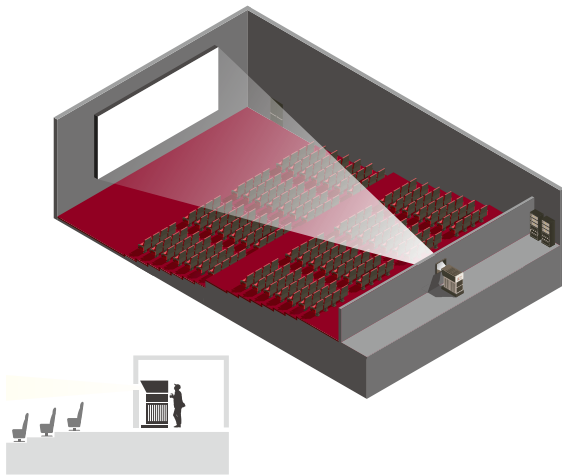

Discover New Depths with True Black Immersion

With its series of individual, self-emissive LEDs, the LED screen of LG Miraclass adds extra depth to the dark end of the spectrum. This results in distinctive and eye-catching contrast, taking the viewing experience to a whole new level.

Feast Your Eyes on a Festival of Color

With 24-bit color processing, capable of displaying 68.7 billion color variants, the LG Miraclass reproduces DCI-P3 colors just as the content creators intended. From elegant dark tones to vibrant primary colors and warm earthy hues, movie goers can enjoy a chromatic viewing experience unlike any other.

Brightness Brings Detail to Life

Unlike standard projectors, which use a single light source, the LG Miraclass is made up of self-emissive LEDs working independently. The result is bright and brilliant picture quality, with no corner dimming or image distortion. From top to bottom, enjoy clear and consistent image representation.

Conventional Projectors

LG Miraclass

The Optimal Space Utilization

As LG Miraclass does not need a projection room which is necessary in standard projector-style theaters, it allows for additional seats or a new space for differentiated services. The space behind the stuffy theater can be reinvented to more customer-satisfying interiors.